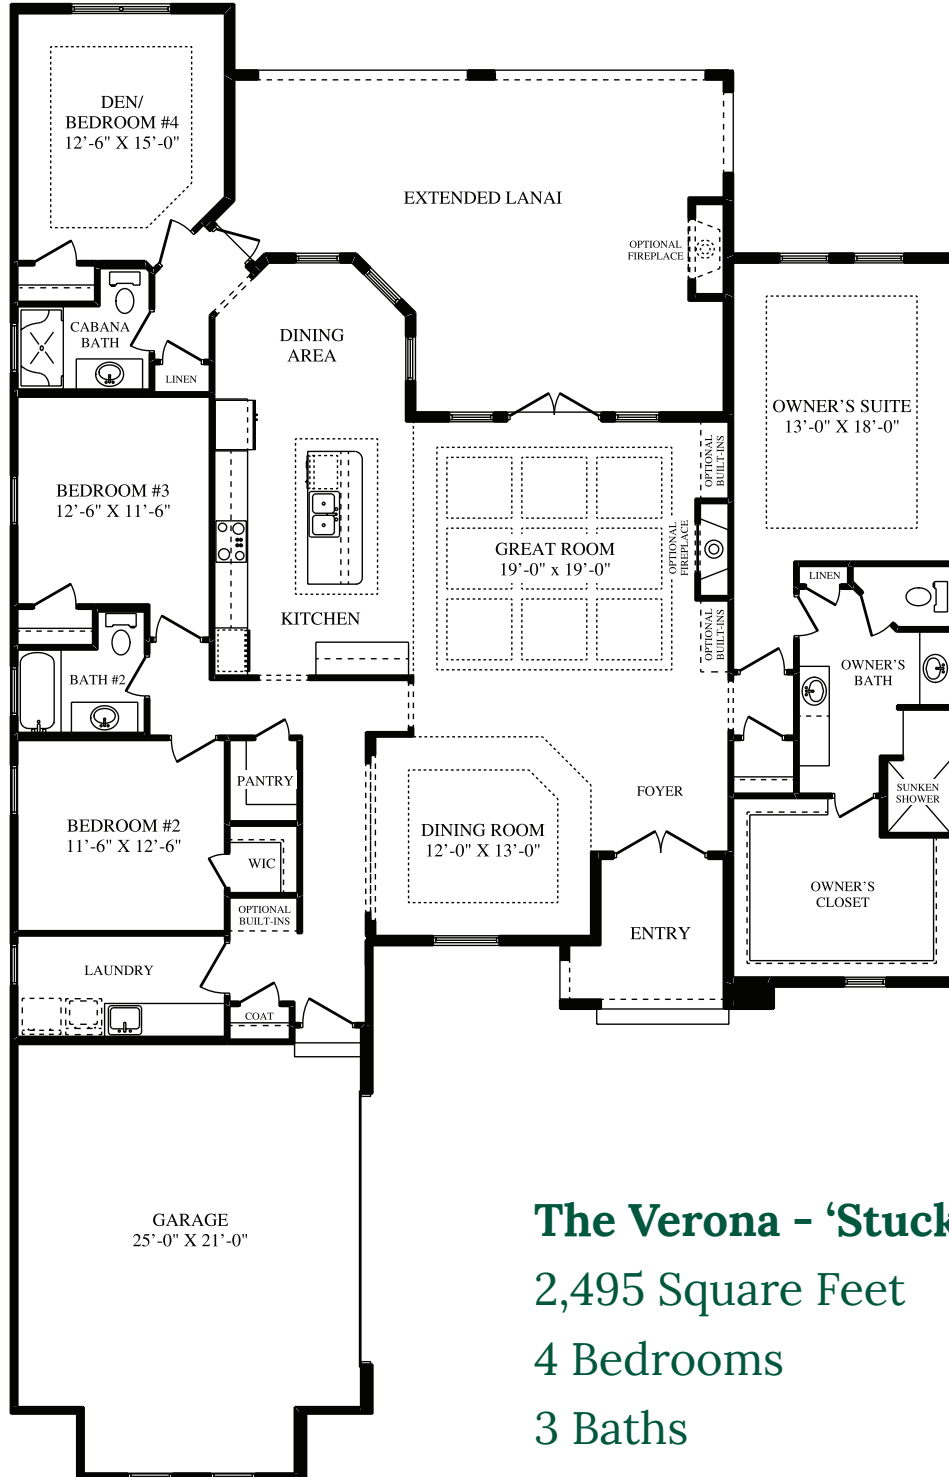

CLASSIC
Celebrating 20 Years

The Verona - 'Stuckey'

TRADITIONAL COLLECTION

2,495 Square Feet | 4 Bedrooms | 3 Baths

The Verona - 'Stuckey'

TRADITIONAL COLLECTION

The Verona - 'Stuckey'
2,495 Square Feet
4 Bedrooms
3 Baths