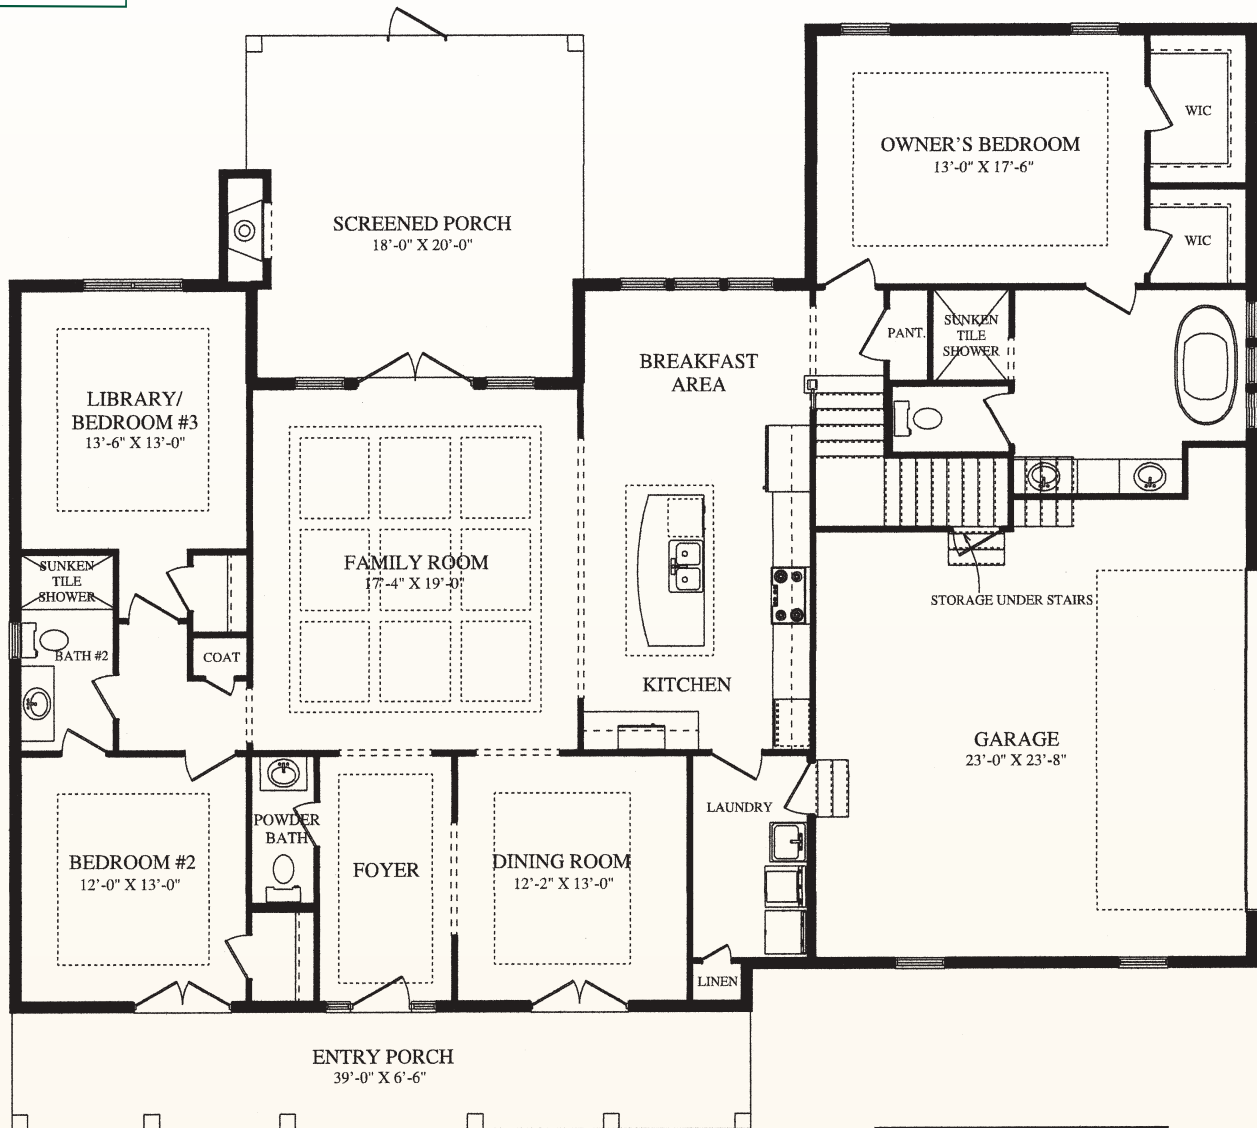

### THE RIVER RUN

Southern Living House Plan, plan #578  
Adapted from design by: John Tee, Architect

4 BEDROOMS - 3.5 BATHS - DINING

SQUARE FOOTAGE  
2494 HEATED  
3904 UNDER ROOF